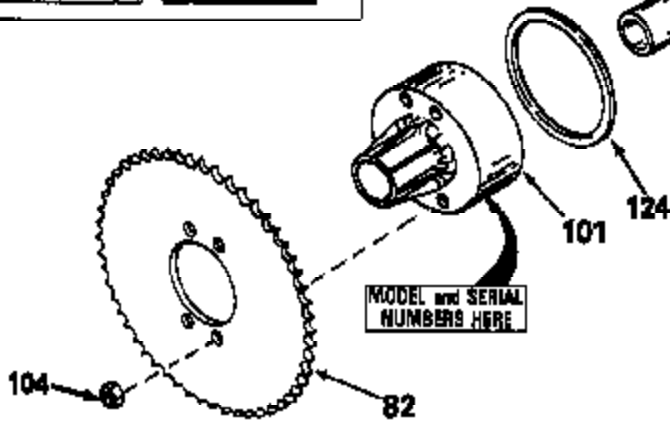

JOIST

SICHER IST DAS:
DAS ORIGINAL

47	48
47A	48A
47B	48B
47C	48C
47D	48D
47E	48E
47H	48H
47L	48L

47M	48M
47P	48P
47R	48R
47V	48V
47W	48W
47X	48X

Ref #	Part Number	Qty	Description
13	778067		Gear, Bevel (16 teeth)
14	778068		Gear, Pinion (16 teeth)
17	786040		Pin, Drive
26	788038		Ring, Retaining
31	780001		Washer (3/4" ID x 1-1/2" OD x 1/16" t hick)
31A	780096		Washer, Thrust
47			Axle(Order from Allis-Chalmers Part 1 610628)
48			Axle(Order from Allis-Chalmers Part 1 610630)
82	786043		Sprocket. No Teeth 54. O.D. 8.823
82	786051		Sprocket. No Teeth 60. O.D. 9.841
82	786070		Sprocket. No Teeth 48. O.D. 7.920
82	786041A		Sprocket. No Teeth 45. O.D. 7.389
82	786042	100-122	Sprocket. No Teeth 40. O.D. 6.650
90	788067B	Peerless	Grease (32 oz. bottle Bentonite greas e)
101	774073		Differential Carrier Hsg (Incl. 137)
102	774073		Differential Carrier Hsg (Incl. 139)
103	792041		Screw, 5/16-18 x 3-3/4"
104	792042		Nut, Lock, 5/16-18 (Use as required)
104A	792061		Washer, Flat, 5/16"
137	780077		Bushing (3/4" ID x 1-1/16" OD x 2-1/1 6" long)
139	780077		Bushing (3/4 ID x 1-1/16" OD x 2-1/16 " long)